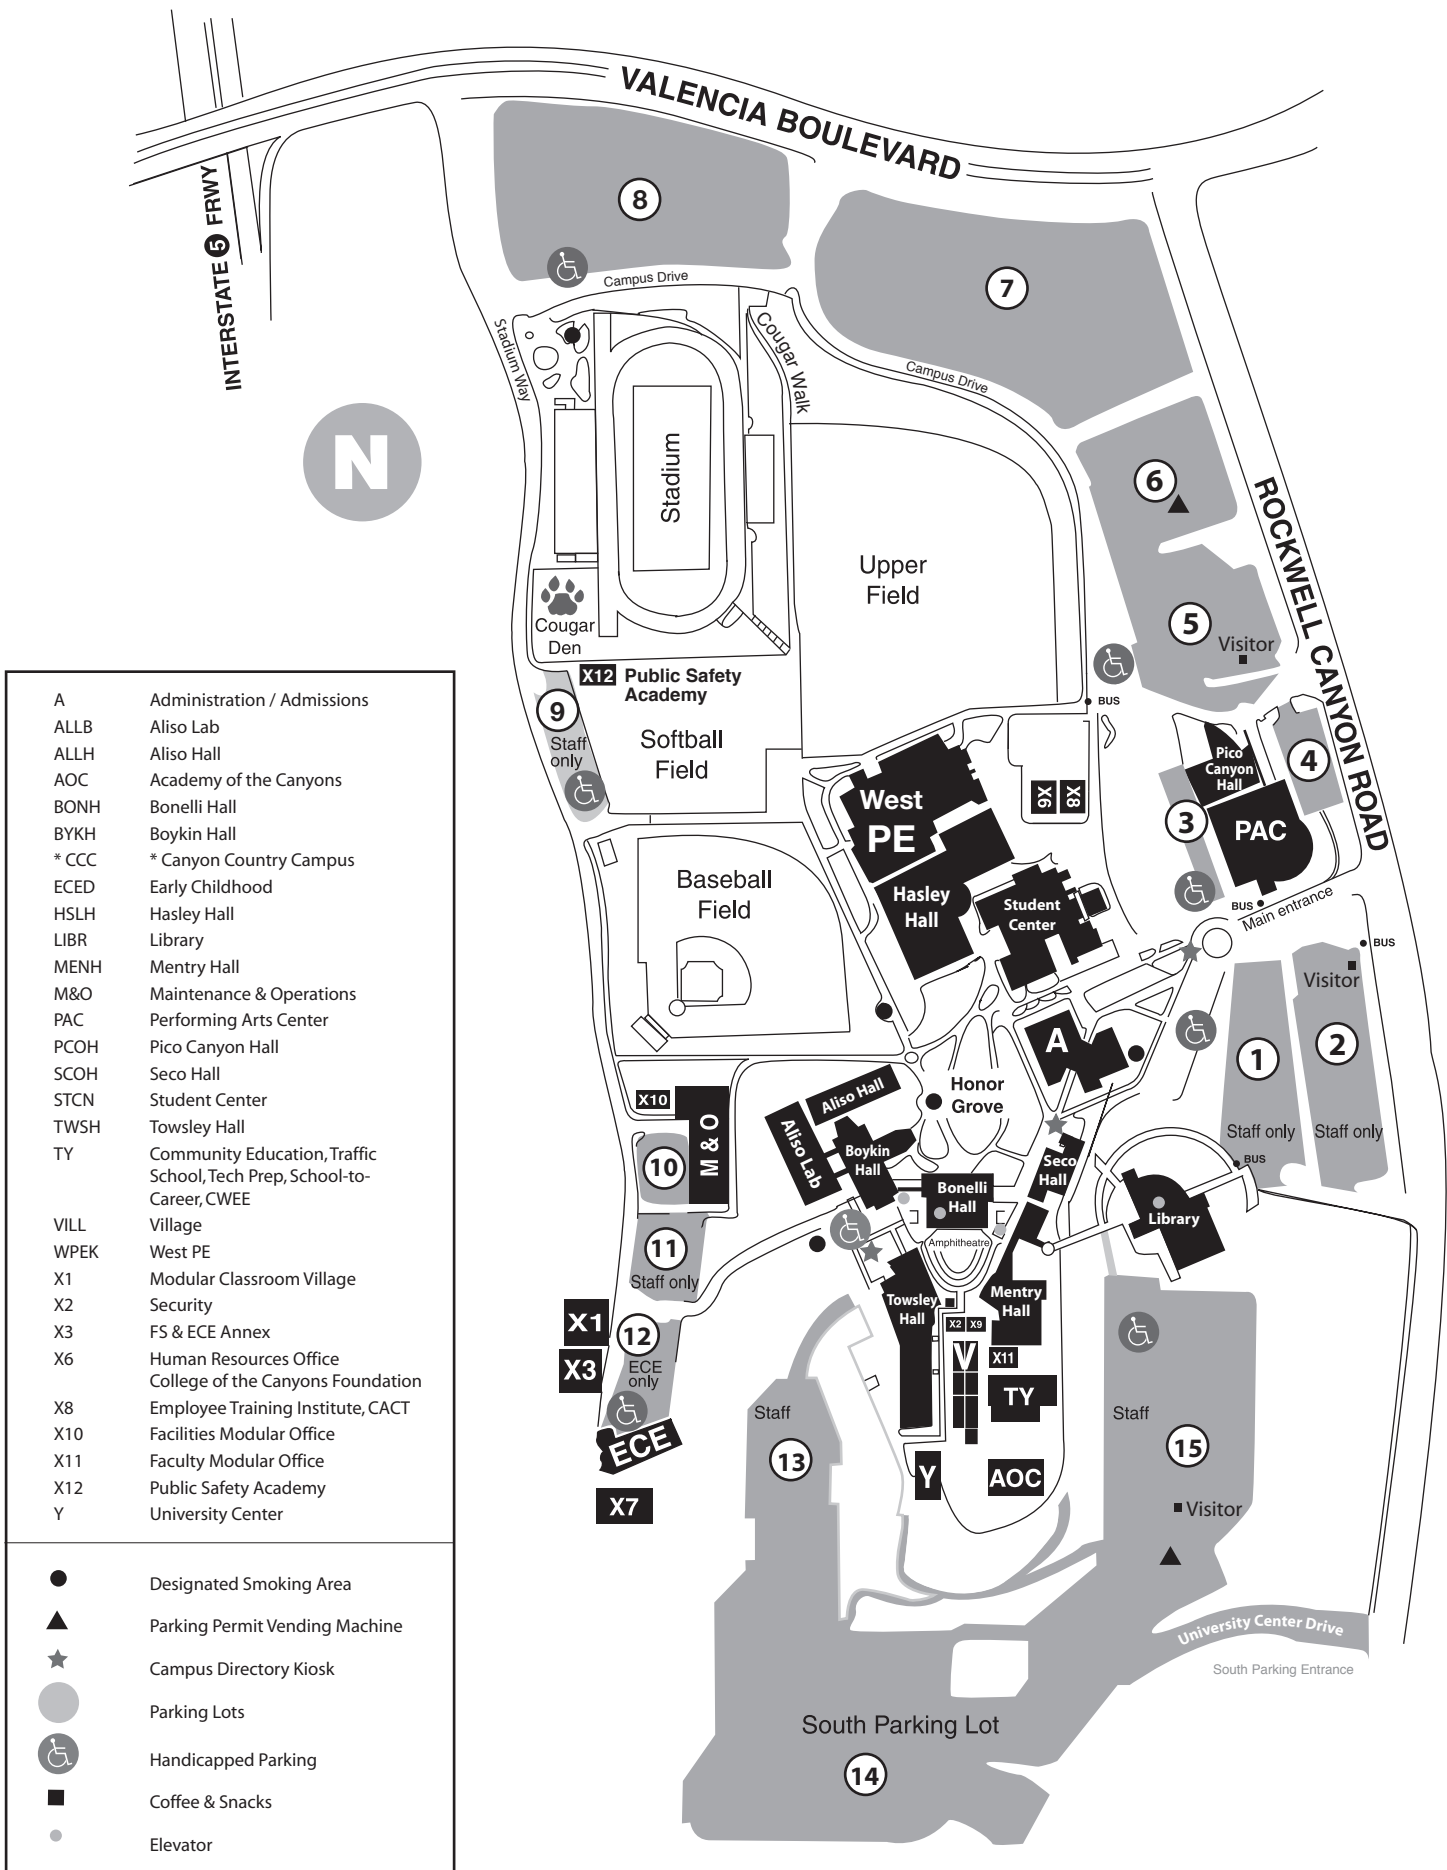

COLLEGE OF THE CANYONS

26455 Rockwell Canyon Road, Santa Clarita, CA 91355
(661) 259-7800 • www.canyons.edu

Map not to scale

* Canyon Country Campus: 17200 Sierra Highway, Canyon Country

3/18/08